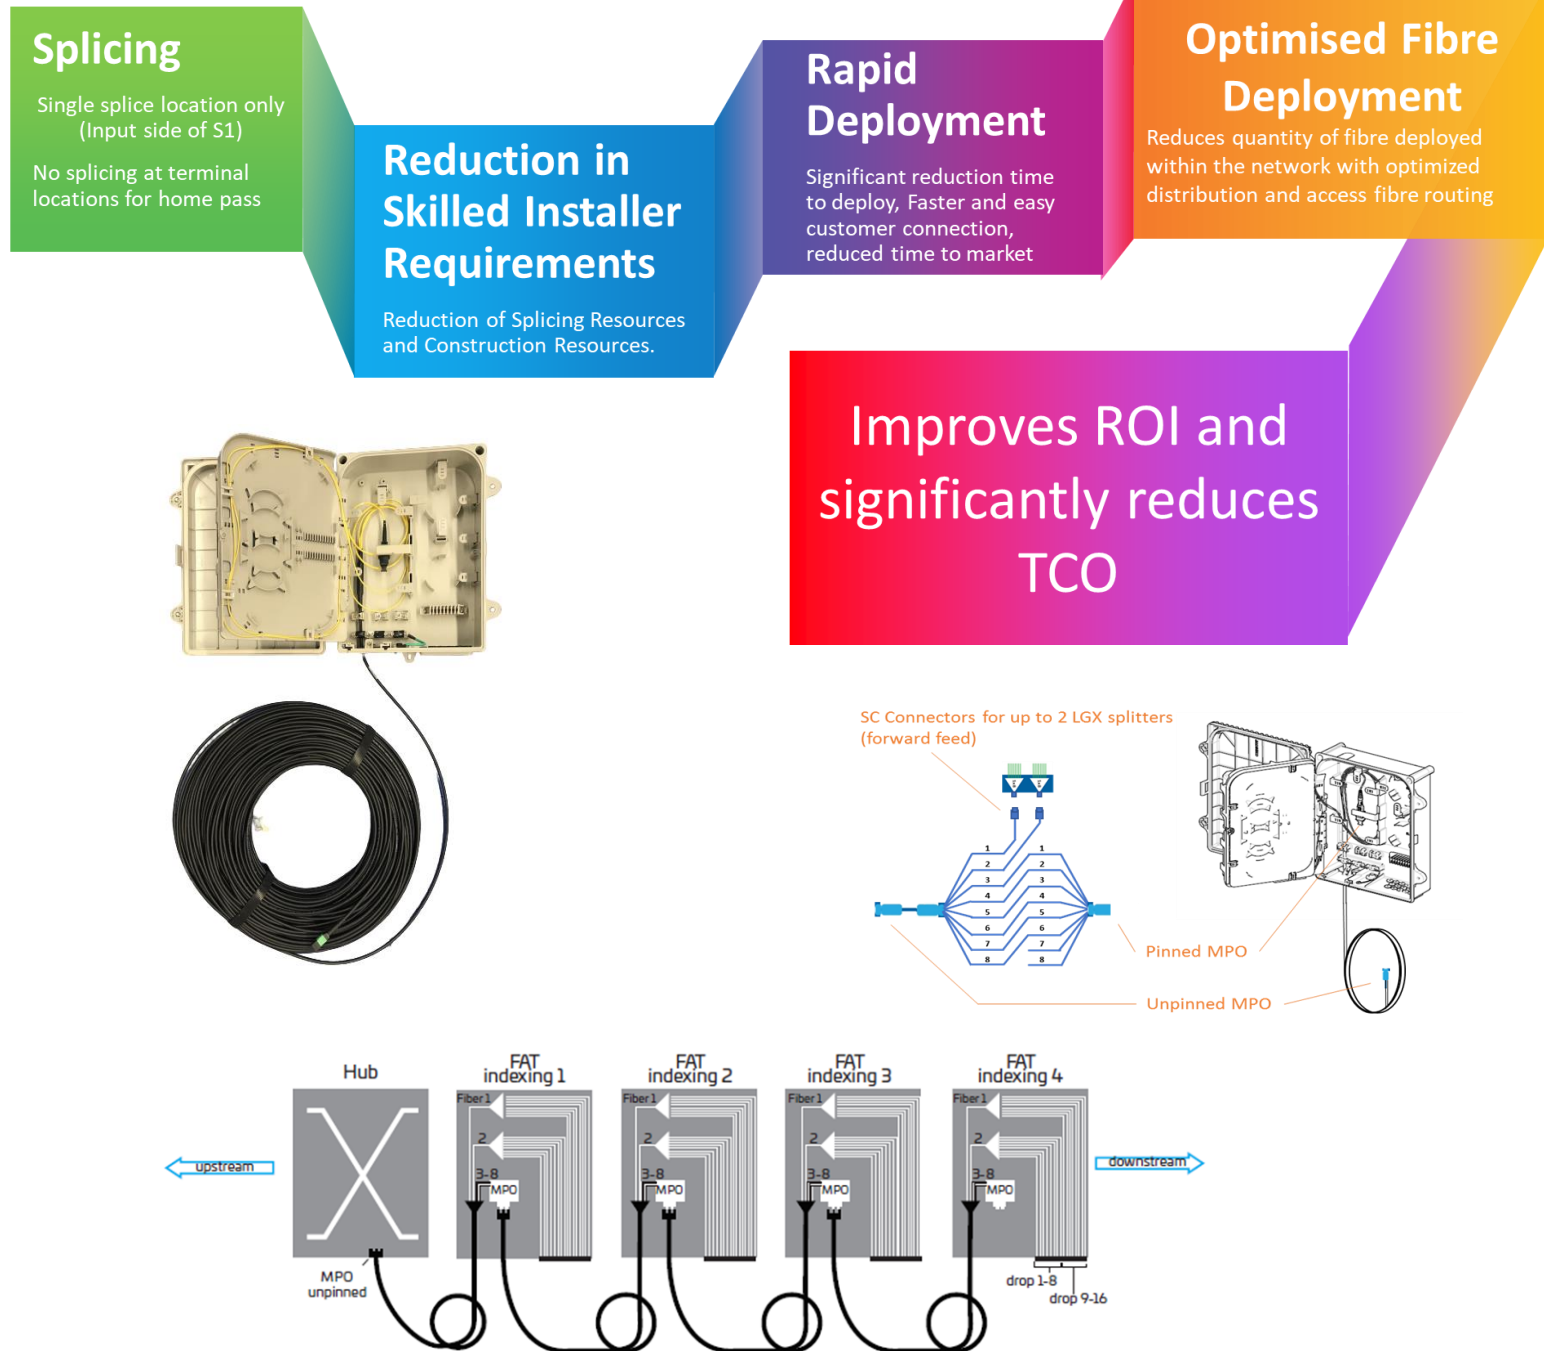

# Fiber Network Convergence

- Build-out for multiple service delivery platforms.
- Sharing physical assets between fixed and wireless
- Small cells moving deeper and deeper into the network
- FTTX networks to augment Fiber capacity to support 5G small cells
- Utilizing Passive WDM with Multiple wavelengths onto a single fiber for 5G applications

A shared infrastructure can take many forms. Using a next-generation architecture that incorporates xWDM, as shown here, is one example.

# Plug and Play FTTH Solution

- Innovative patented Plug and Play Indexing Technology.
- Minimizes the need for splicing.
- Significant Speed of deployment advantages and minimized labour requirements.
- Significant TCO reduction  
Factory terminated MPO
- Connections for optimum network performance and integrity.